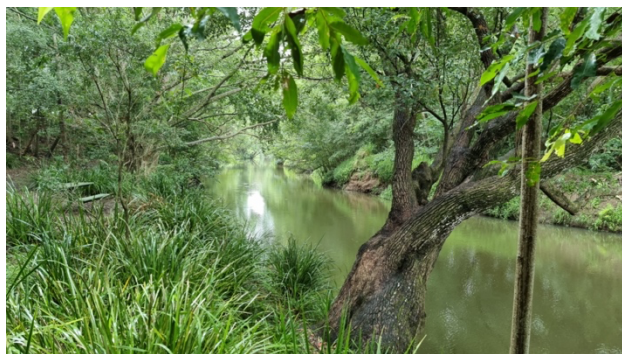

Petrie Creek Catchment Care Group Inc. & Florabunda Bushcare

Regeneration & Consultancy Service

Florabunda Bushcare offers regeneration and consultancy services.

Including:

- Weed removal, ID and management advice
- Flora identification
- Revegetation